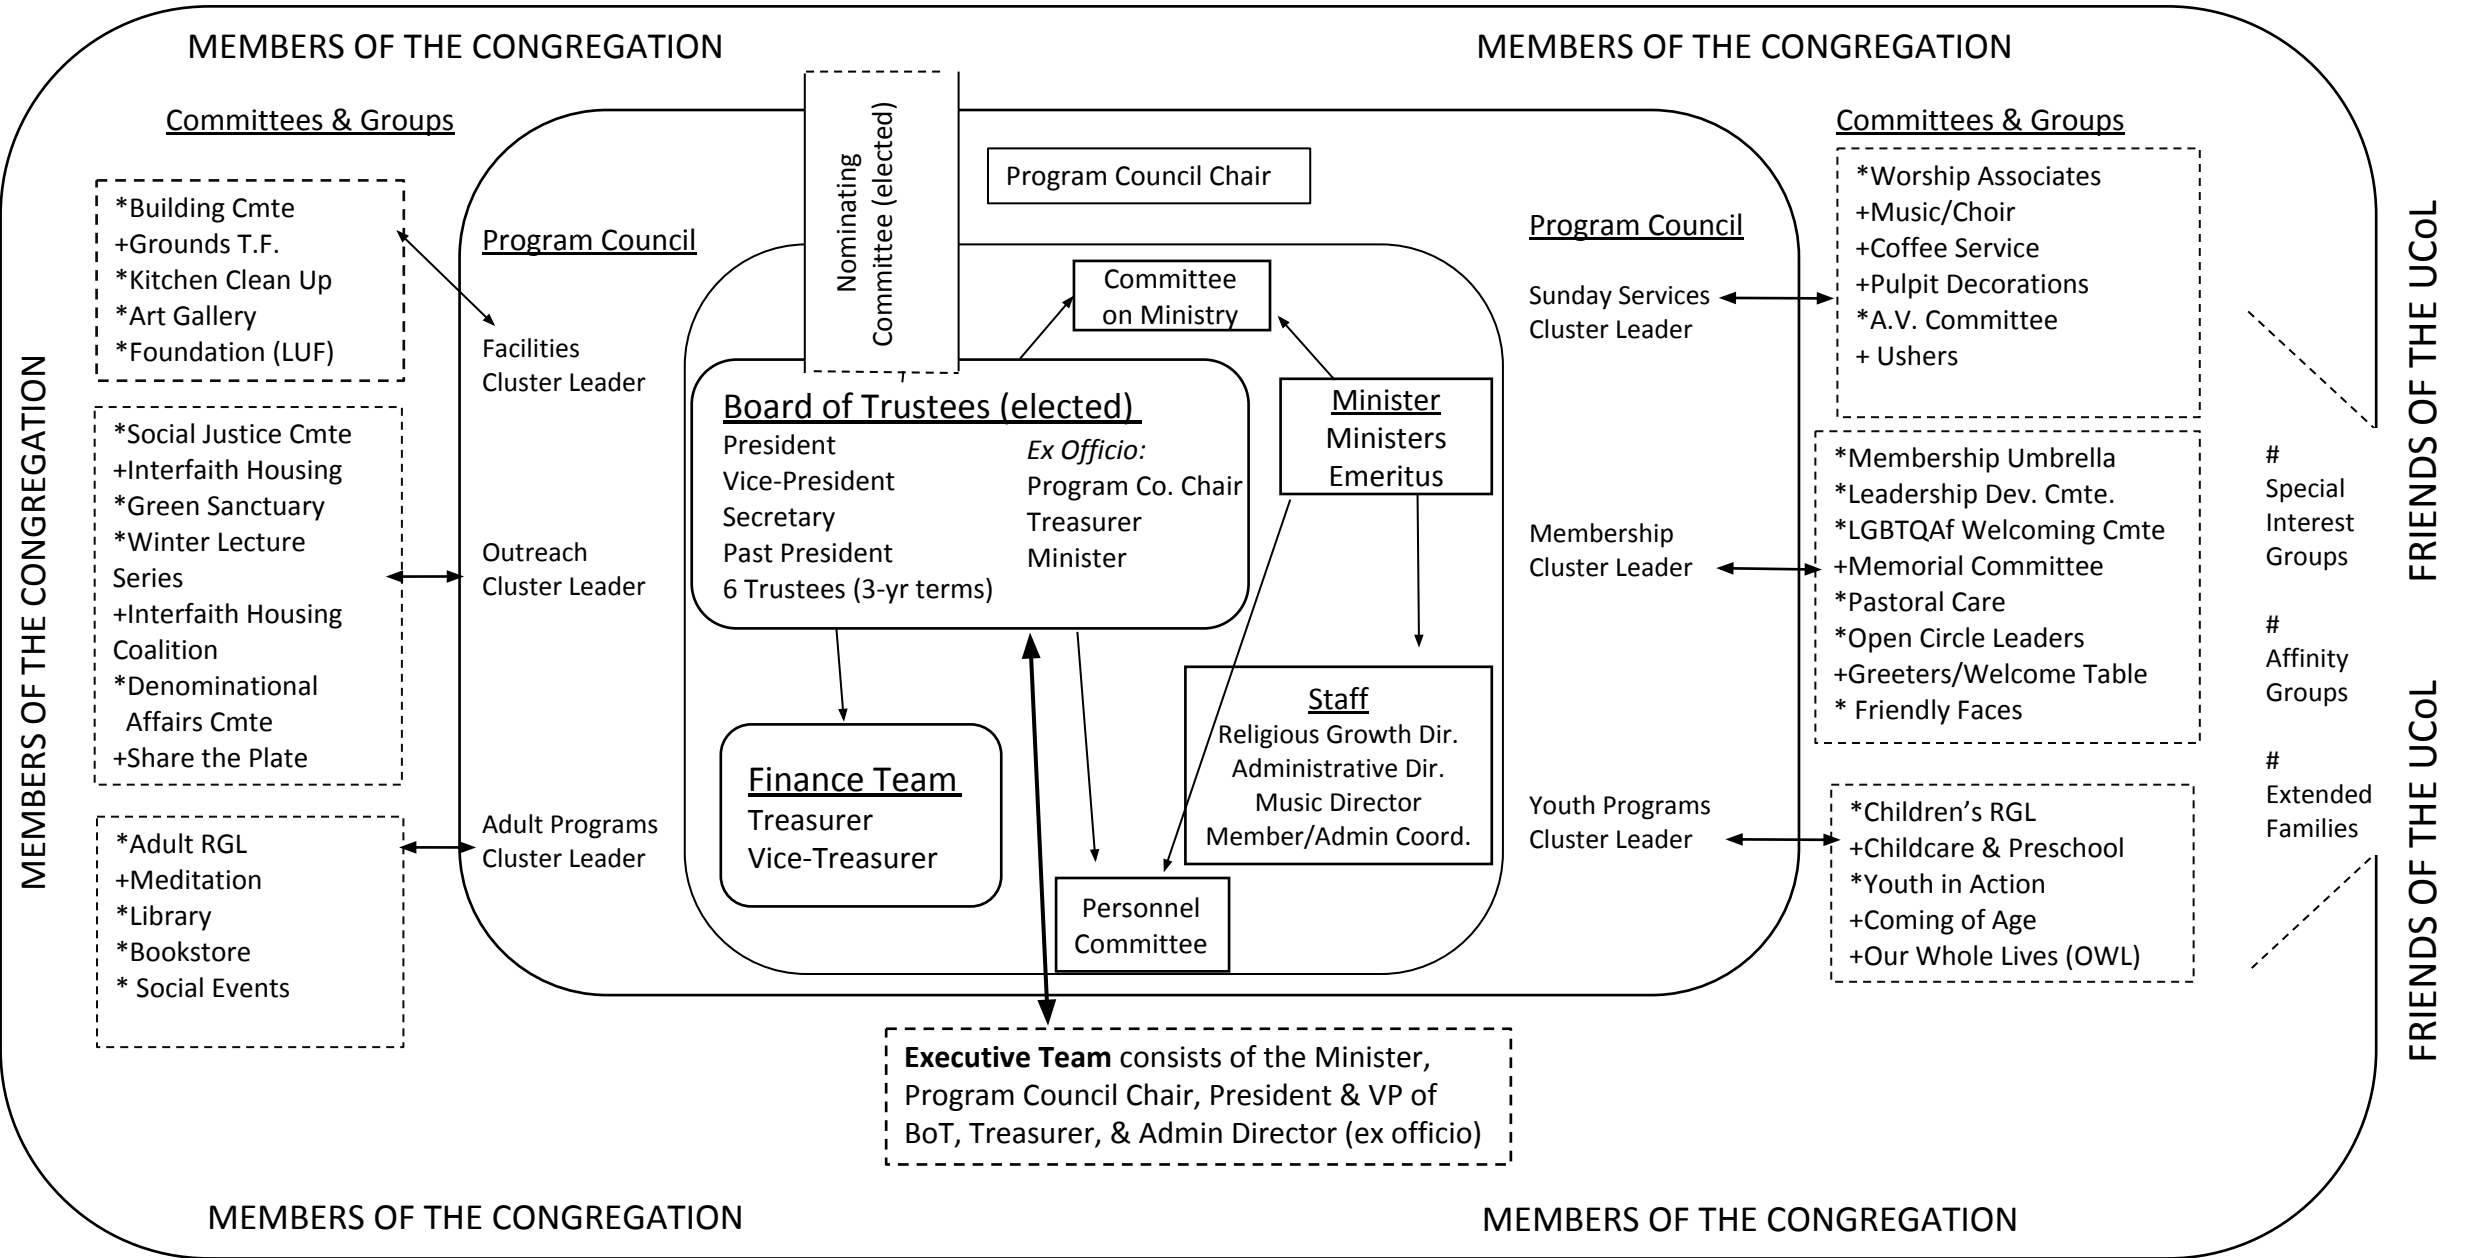

ORGANIZATIONAL MODEL – AUGUST 2020 PROPOSED

+ = Task Organizer * = Committee/Group ↔ = Partnership → = Supervisor